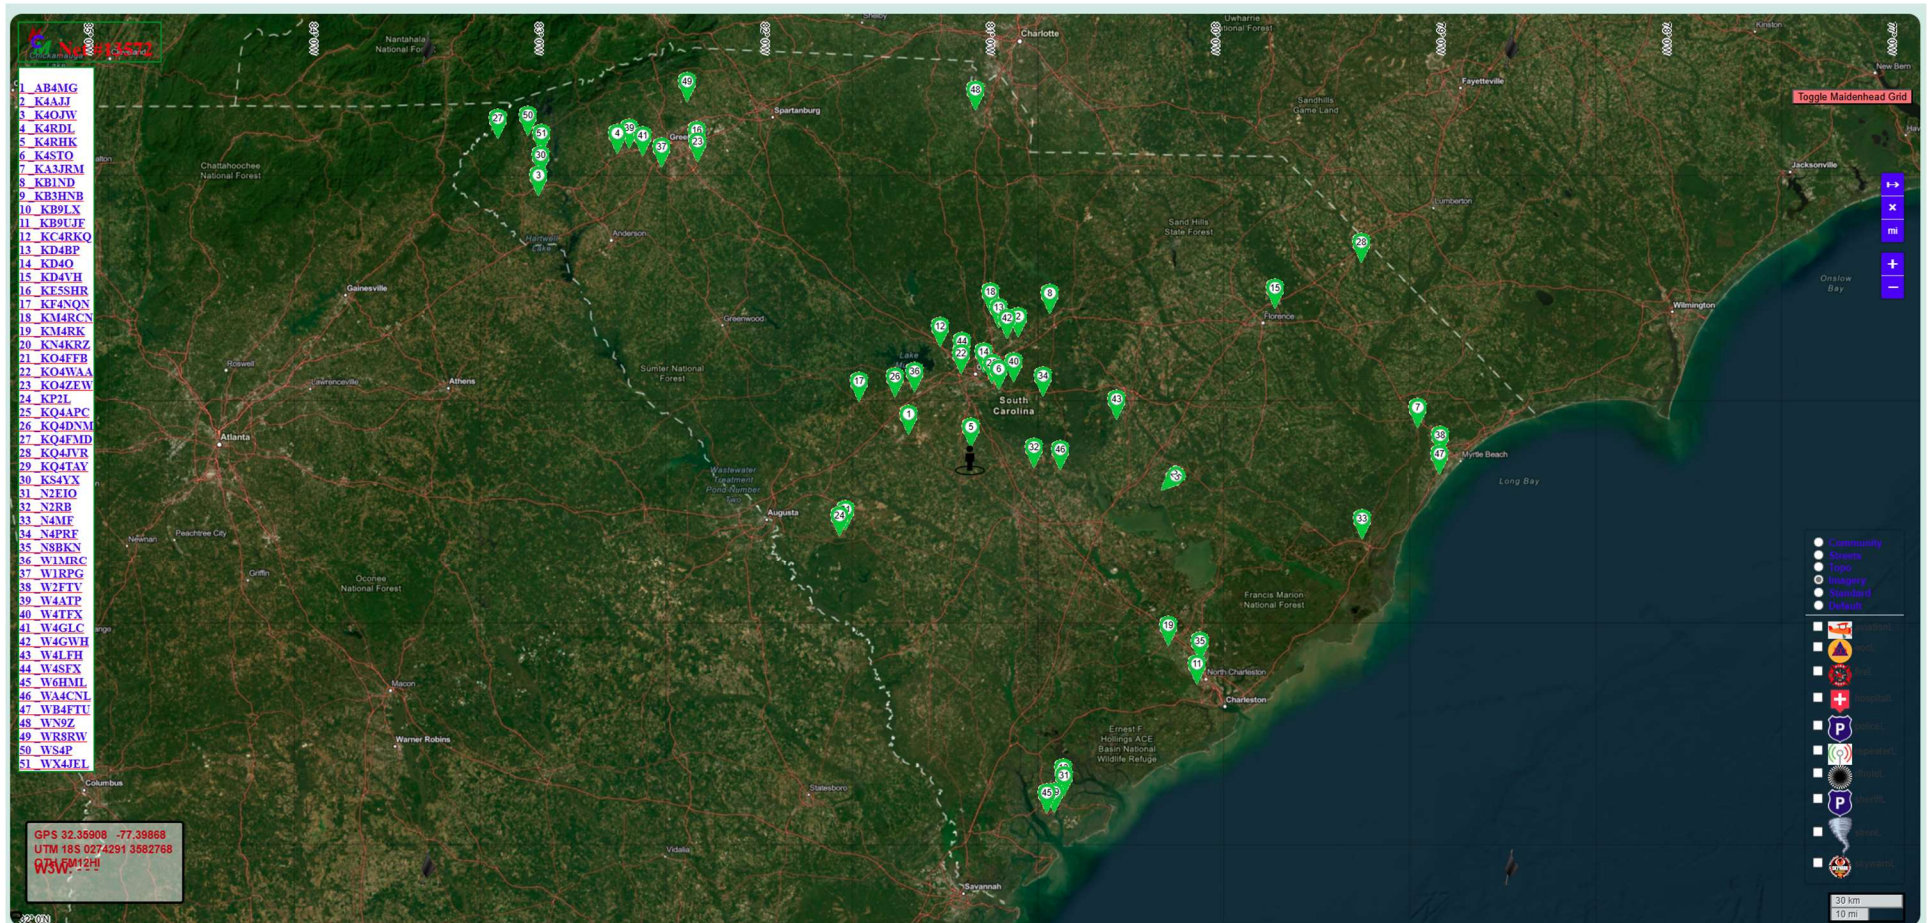

Check-in map

Map notes

This map reflects the one includes **in-state** check-ins for 1.7.25 SC Winlink Tuesday.

Please notice, in some cases the pins on the map overlap each other. Use this link to zoom in and view details:

<https://net-control.us/map.php?NetID=13572>

From the linked map, you can click on the callsign legend or directly on the map. Also, on the bottom right of the screen of the linked map, you can hover your pointer over the legend to change the background make it easier to view and navigate.

Check-in map

Map notes

This map reflects the one includes **in-state and out-of-state** check-ins for 1.7.25 SC Winlink Tuesday.

Please notice, in some cases the pins on the map overlap each other. Use this link to zoom in and view details: